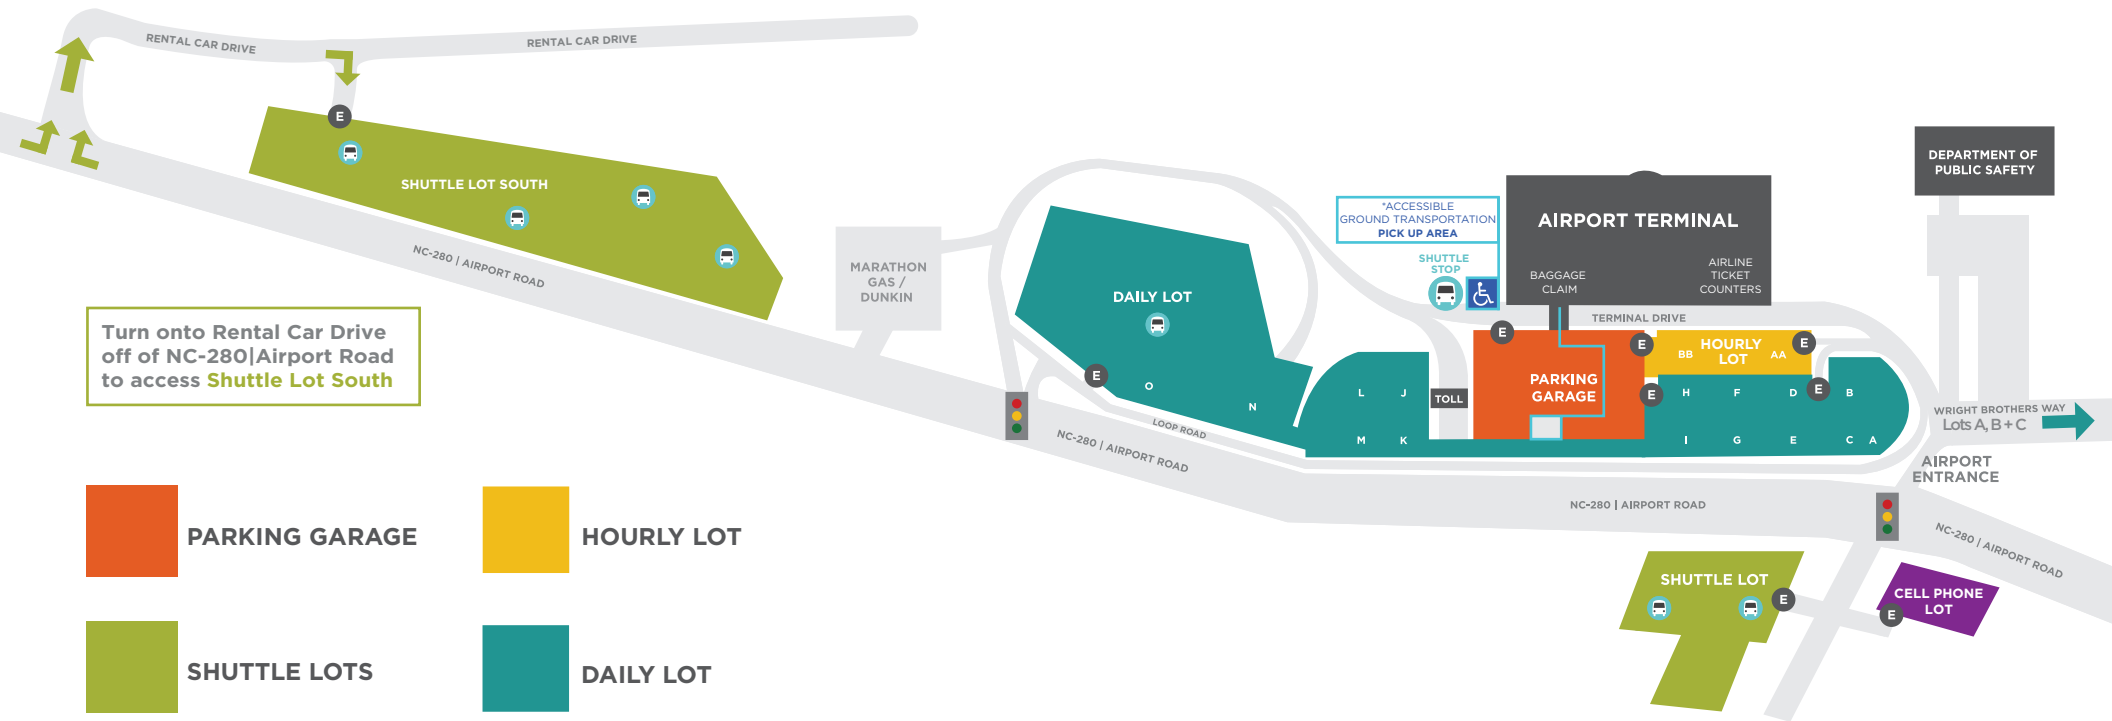

PARKING MAP

Turn onto Rental Car Drive off of NC-280|Airport Road to access Shuttle Lot South

-  **PARKING GARAGE**
-  **SHUTTLE LOTS**
-  **PARKING ENTRANCE**
-  **SHUTTLE PICK UP**

-  **HOURLY LOT**
-  **DAILY LOT**
-  **GROUND TRANSPORTATION RIDE APP | TAXI PICK UP AREA**
Follow signage & blue path through parking garage
-  **ACCESSIBLE GROUND TRANSPORTATION PICK UP AREA**
*Must be pre-arranged — see Guest Services in Baggage Claim for assistance

Map scale is approximate

 **TO LOTS A, B & C (Only open when other lots are full)**