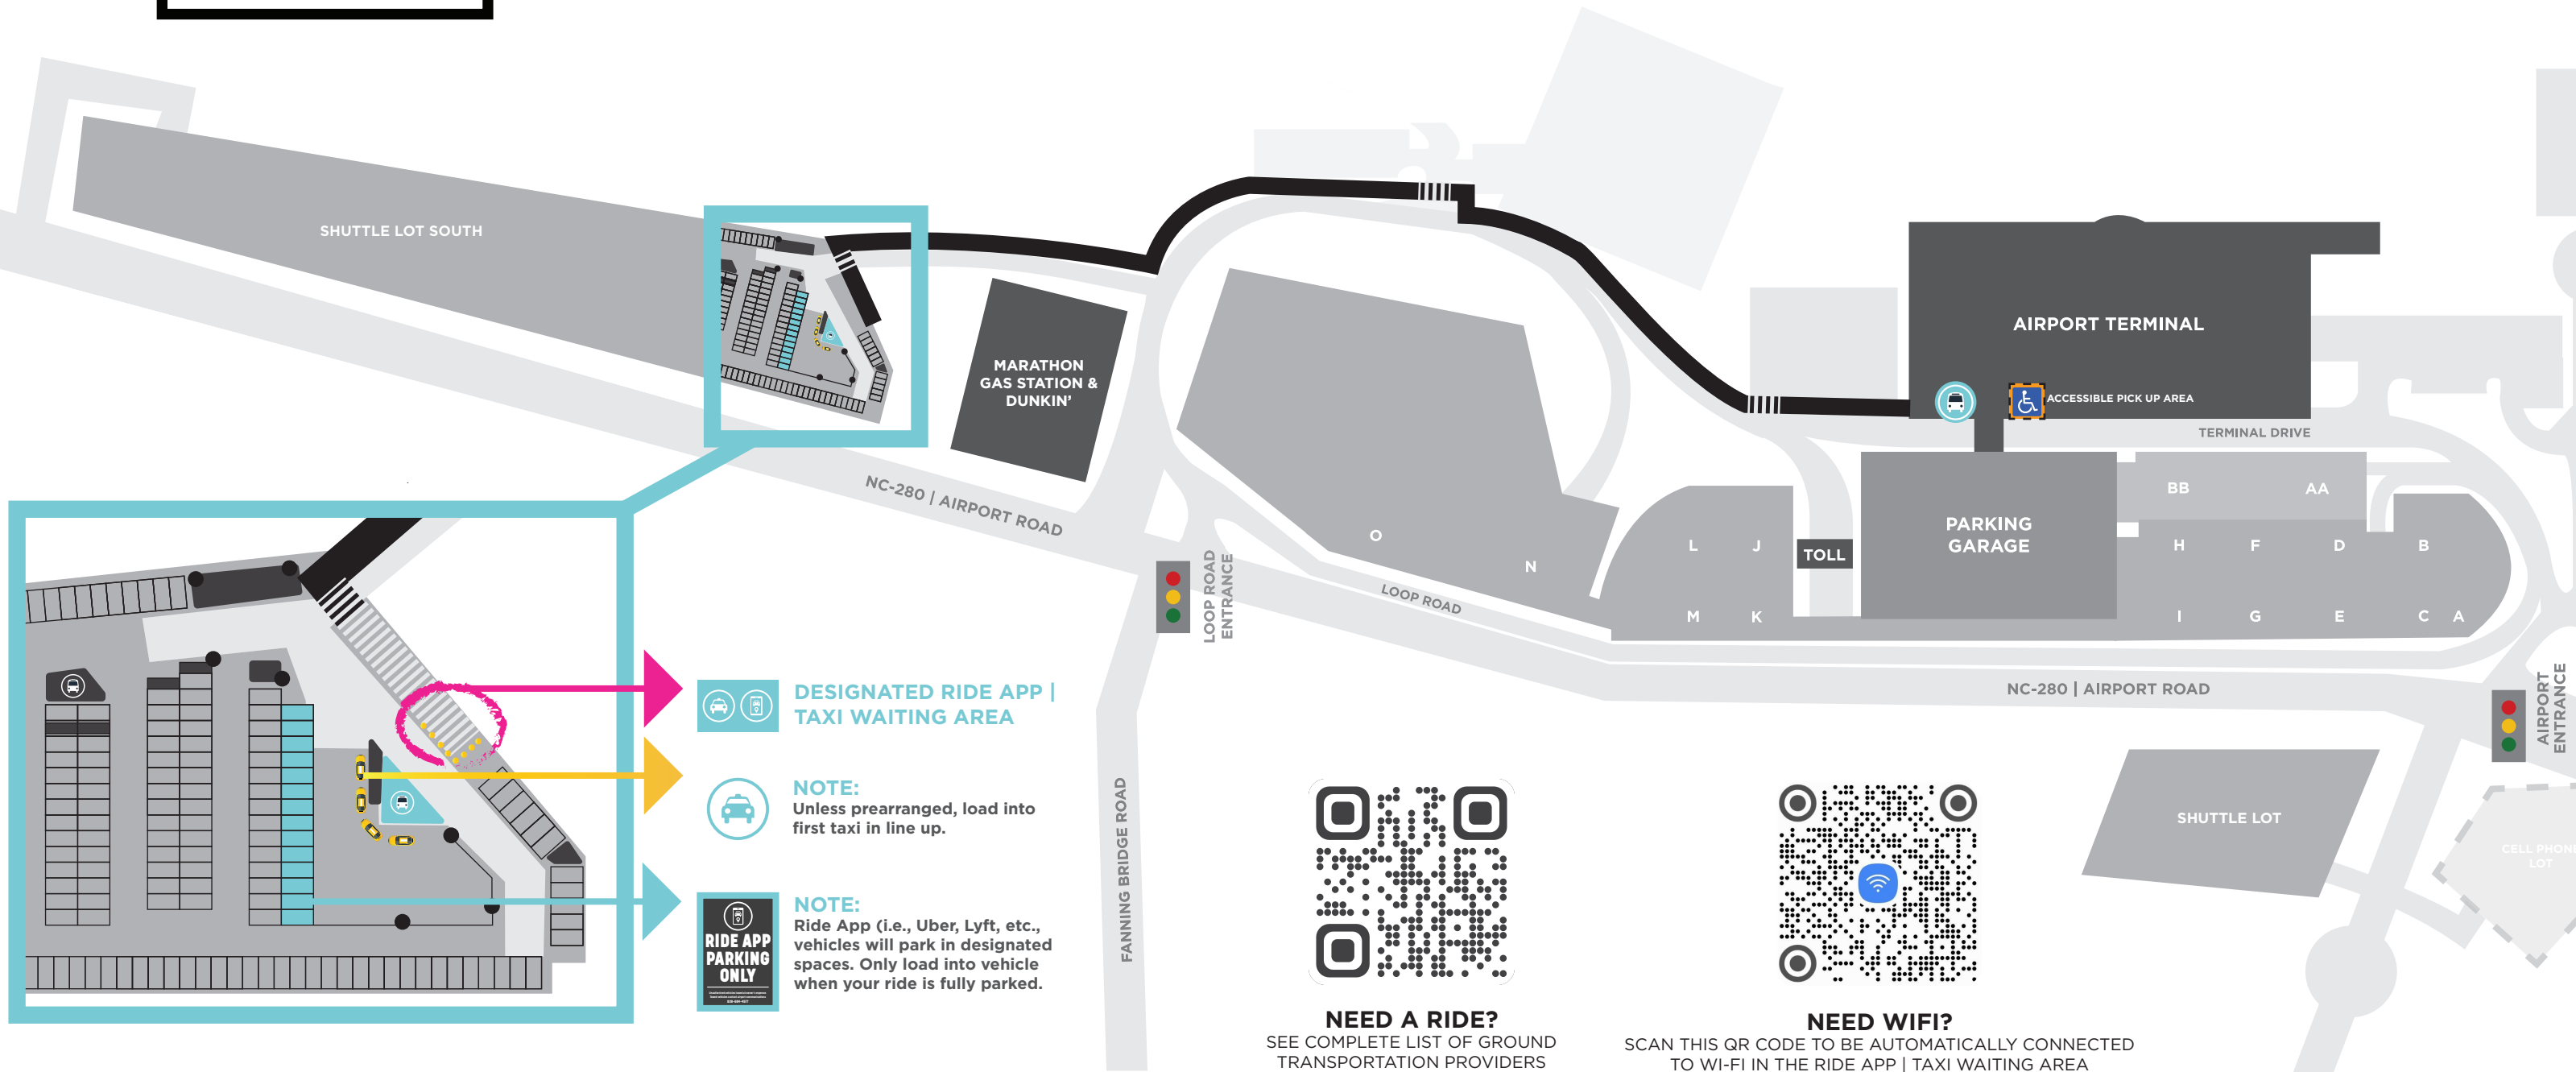

Ride App | Taxi Pick Up Area Map

MAP KEY

- DESIGNATED RIDE APP | TAXI WAITING AREA
- SHUTTLE PICK UP
- ACCESSIBLE RIDE APP | TAXI PICK UP AREA
- SIDEWALK
- CROSS WALK

DESIGNATED RIDE APP | TAXI WAITING AREA

NOTE: Unless prearranged, load into first taxi in line up.

NOTE: Ride App (i.e., Uber, Lyft, etc.), vehicles will park in designated spaces. Only load into vehicle when your ride is fully parked.

NEED A RIDE?
SEE COMPLETE LIST OF GROUND TRANSPORTATION PROVIDERS

NEED WIFI?
SCAN THIS QR CODE TO BE AUTOMATICALLY CONNECTED TO WI-FI IN THE RIDE APP | TAXI WAITING AREA