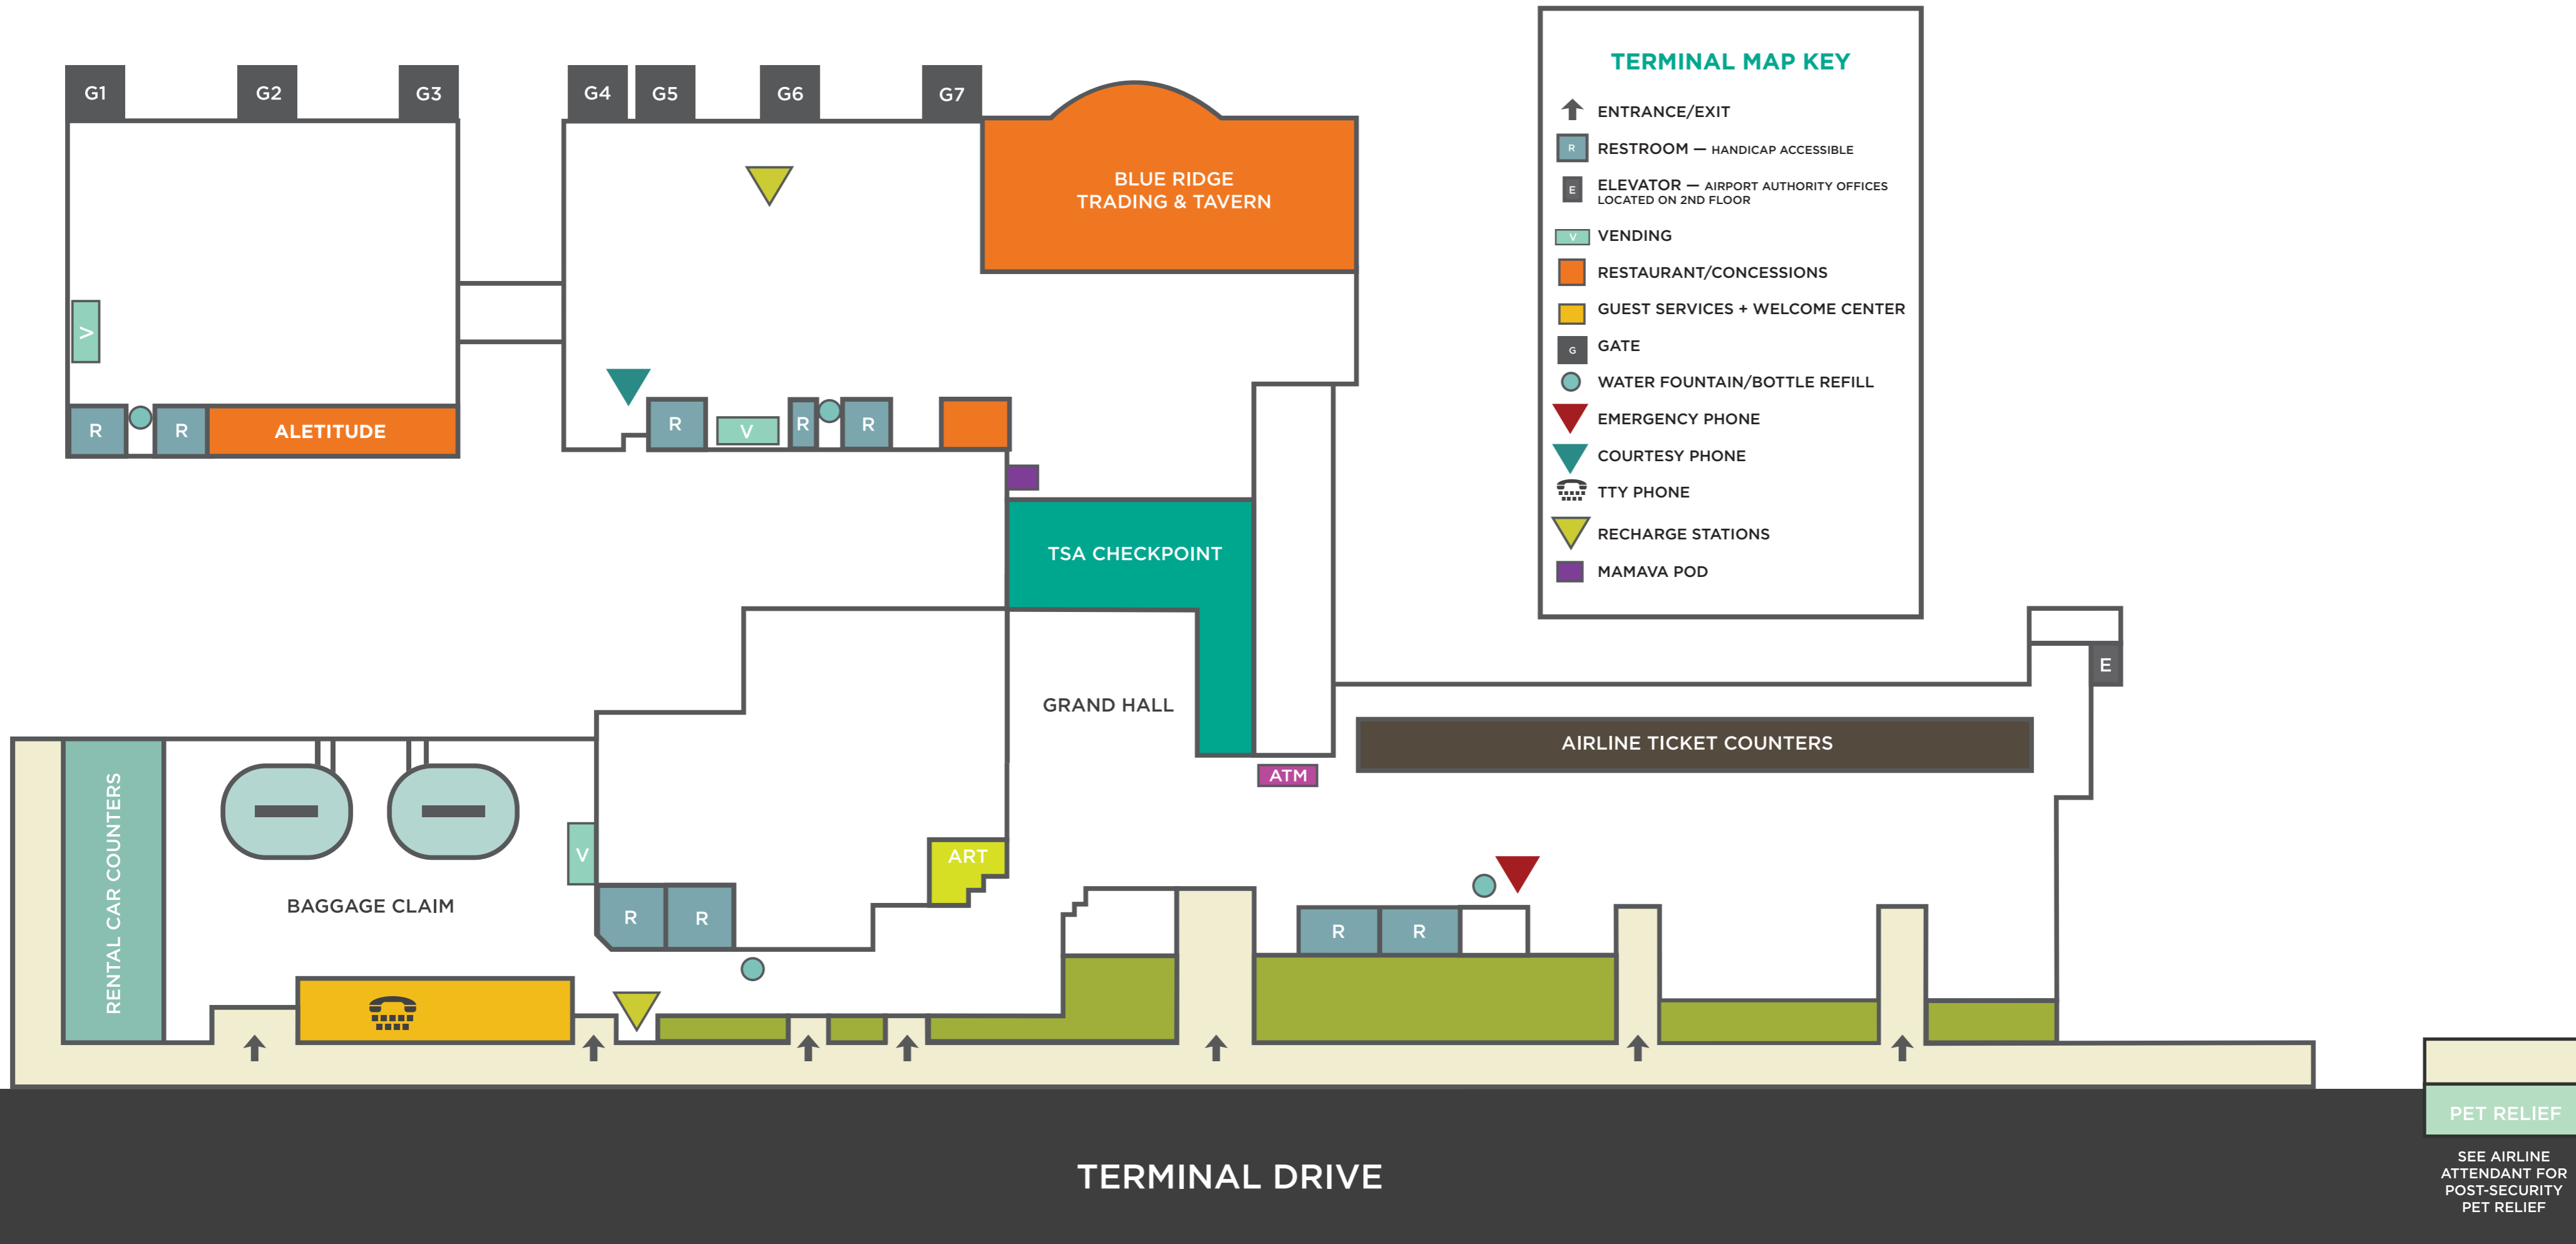

ASHEVILLE REGIONAL AIRPORT TERMINAL LAYOUT

TERMINAL MAP KEY

- ↑ ENTRANCE/EXIT
- R RESTROOM — HANDICAP ACCESSIBLE
- E ELEVATOR — AIRPORT AUTHORITY OFFICES LOCATED ON 2ND FLOOR
- V VENDING
- RESTAURANT/CONCESSIONS
- GUEST SERVICES + WELCOME CENTER
- G GATE
- WATER FOUNTAIN/BOTTLE REFILL
- EMERGENCY PHONE
- COURTESY PHONE
- TTY PHONE
- RECHARGE STATIONS
- MAMAVA POD

PET RELIEF

SEE AIRLINE ATTENDANT FOR POST-SECURITY PET RELIEF