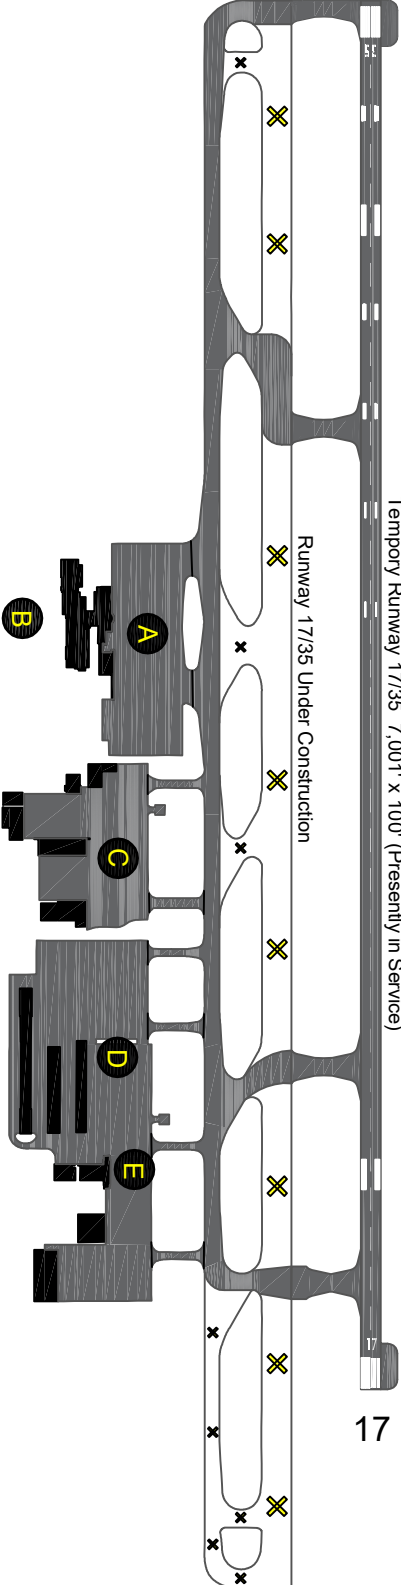

35

Temporary Runway 17/35 7,001' x 100' (Presently in Service)

Runway 17/35 Under Construction

17

- A** Airline Terminal Apron
- B** Public Parking
- C** South General Aviation Apron
- D** Midfield General Aviation Apron
- E** Signature Flight Support